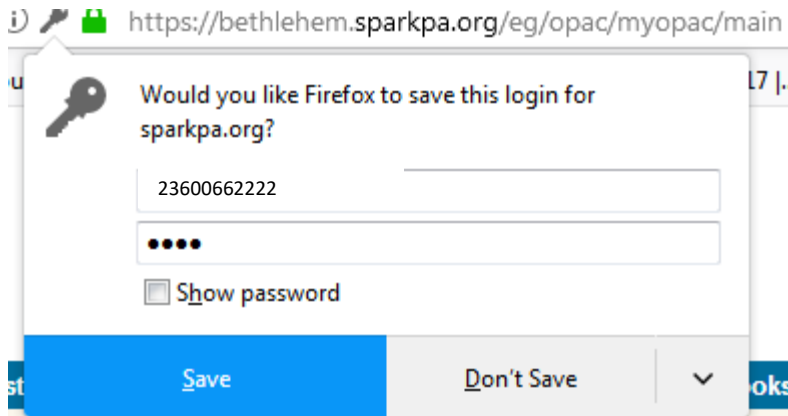

1. Go to **bapl.org**
2. Select “log in to your account”

3. This will take you to the screen where you have to enter the long barcode on the back of your library card. The default PIN is the last four digits of your phone number. If you check the box that says “stay logged in” you will not have to enter your info again as long as you always use this same computer/device & browser. Note: Do not do check “stay logged in” on a library computer or other shared computer. This is just for your home computer or device.

**Log in to Your Account**  
Please enter the following information:

<p><b>Library Card Number or Username</b></p> <p><input type="text" value="230 373736"/></p> <p><small>Please enter the entire 14 digit card number starting with 2</small></p>	<p><b>PIN Number or Password</b></p> <p><input type="text" value="●●●●"/></p> <p><small>If this is your first time logging in, please enter the last 4 digits of your phone number. Example: 0926 <a href="#">Forgot your password?</a></small></p>
---	---

- After you check the “stay logged in” box and hit “log in,” your browser will ask you if you would like to save the login. If you choose “Save” it will remember both the username (your barcode) and the PIN.