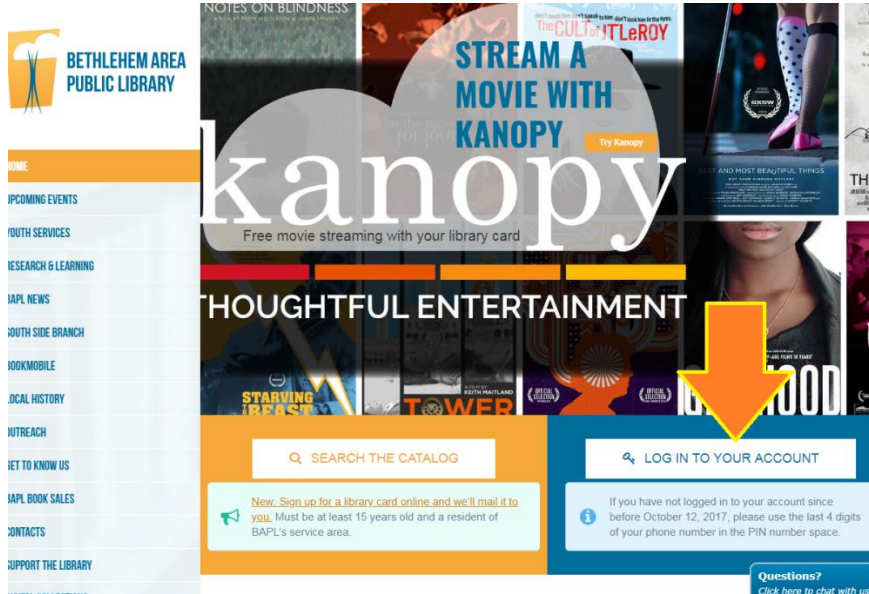

1. Go to **bapl.org**
2. Select “log in to your account”

3. This will take you to the screen where you have to enter the long barcode on the back of your library card. The default PIN is the last four digits of your phone number. If you check the box that says “stay logged in” you will not have to enter your info again as long as you always use this same computer/device & browser. Note: Do not do check “stay logged in” on a library computer or other shared computer. This is just for your home computer or device.